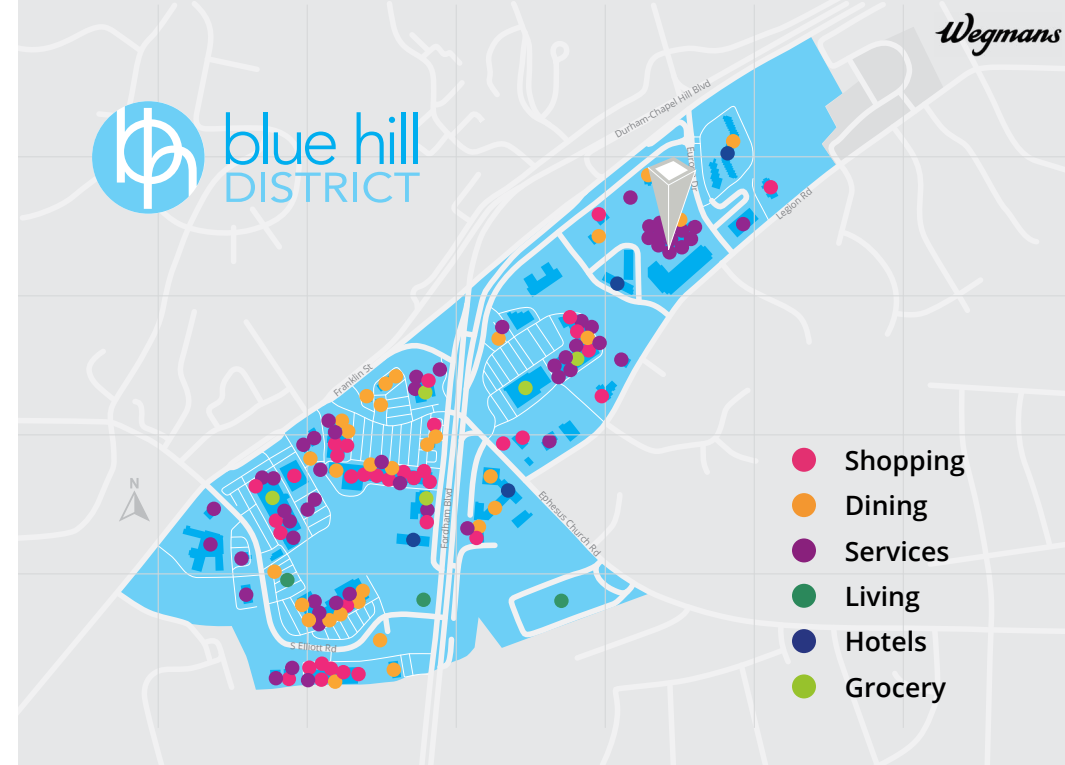

Overview

The Europa Center is a five-story, Class A office building located directly off Highway 15-501. It provides convenient access to Downtown Chapel Hill and Durham and is minutes from UNC at Chapel Hill and I-40. This business park offers tenants an array of amenities which include: an on-site café, fitness classes, loading dock with service elevator, tri-level covered parking deck, three-story atrium lobby, lush interior landscape, outside patio seating with wi-fi access, 24/7 building access, security and on-site property management and maintenance.

Summary

Lease Rate:	\$24.95/sf, Full Service
Available:	1,000 - 13,567 sf
Building Size:	183,164 sf

Location

- Adjacent to The Sheraton Hotel
- 0.25 miles to Wegmans
- 3 miles to UNC at Chapel Hill
- 18 miles to Raleigh-Durham International Airport

First floor plan

Second floor plan

Third floor plan

Fourth floor plan

Fifth floor plan

**AVISON
YOUNG**

Amenities

Demographics

141,339

Total population
within a five-mile
radius

6,833

Total businesses
within a five-mile
radius

59,121

Total employees
within a five-mile
radius

64,944

Total housing units
within a five-mile
radius