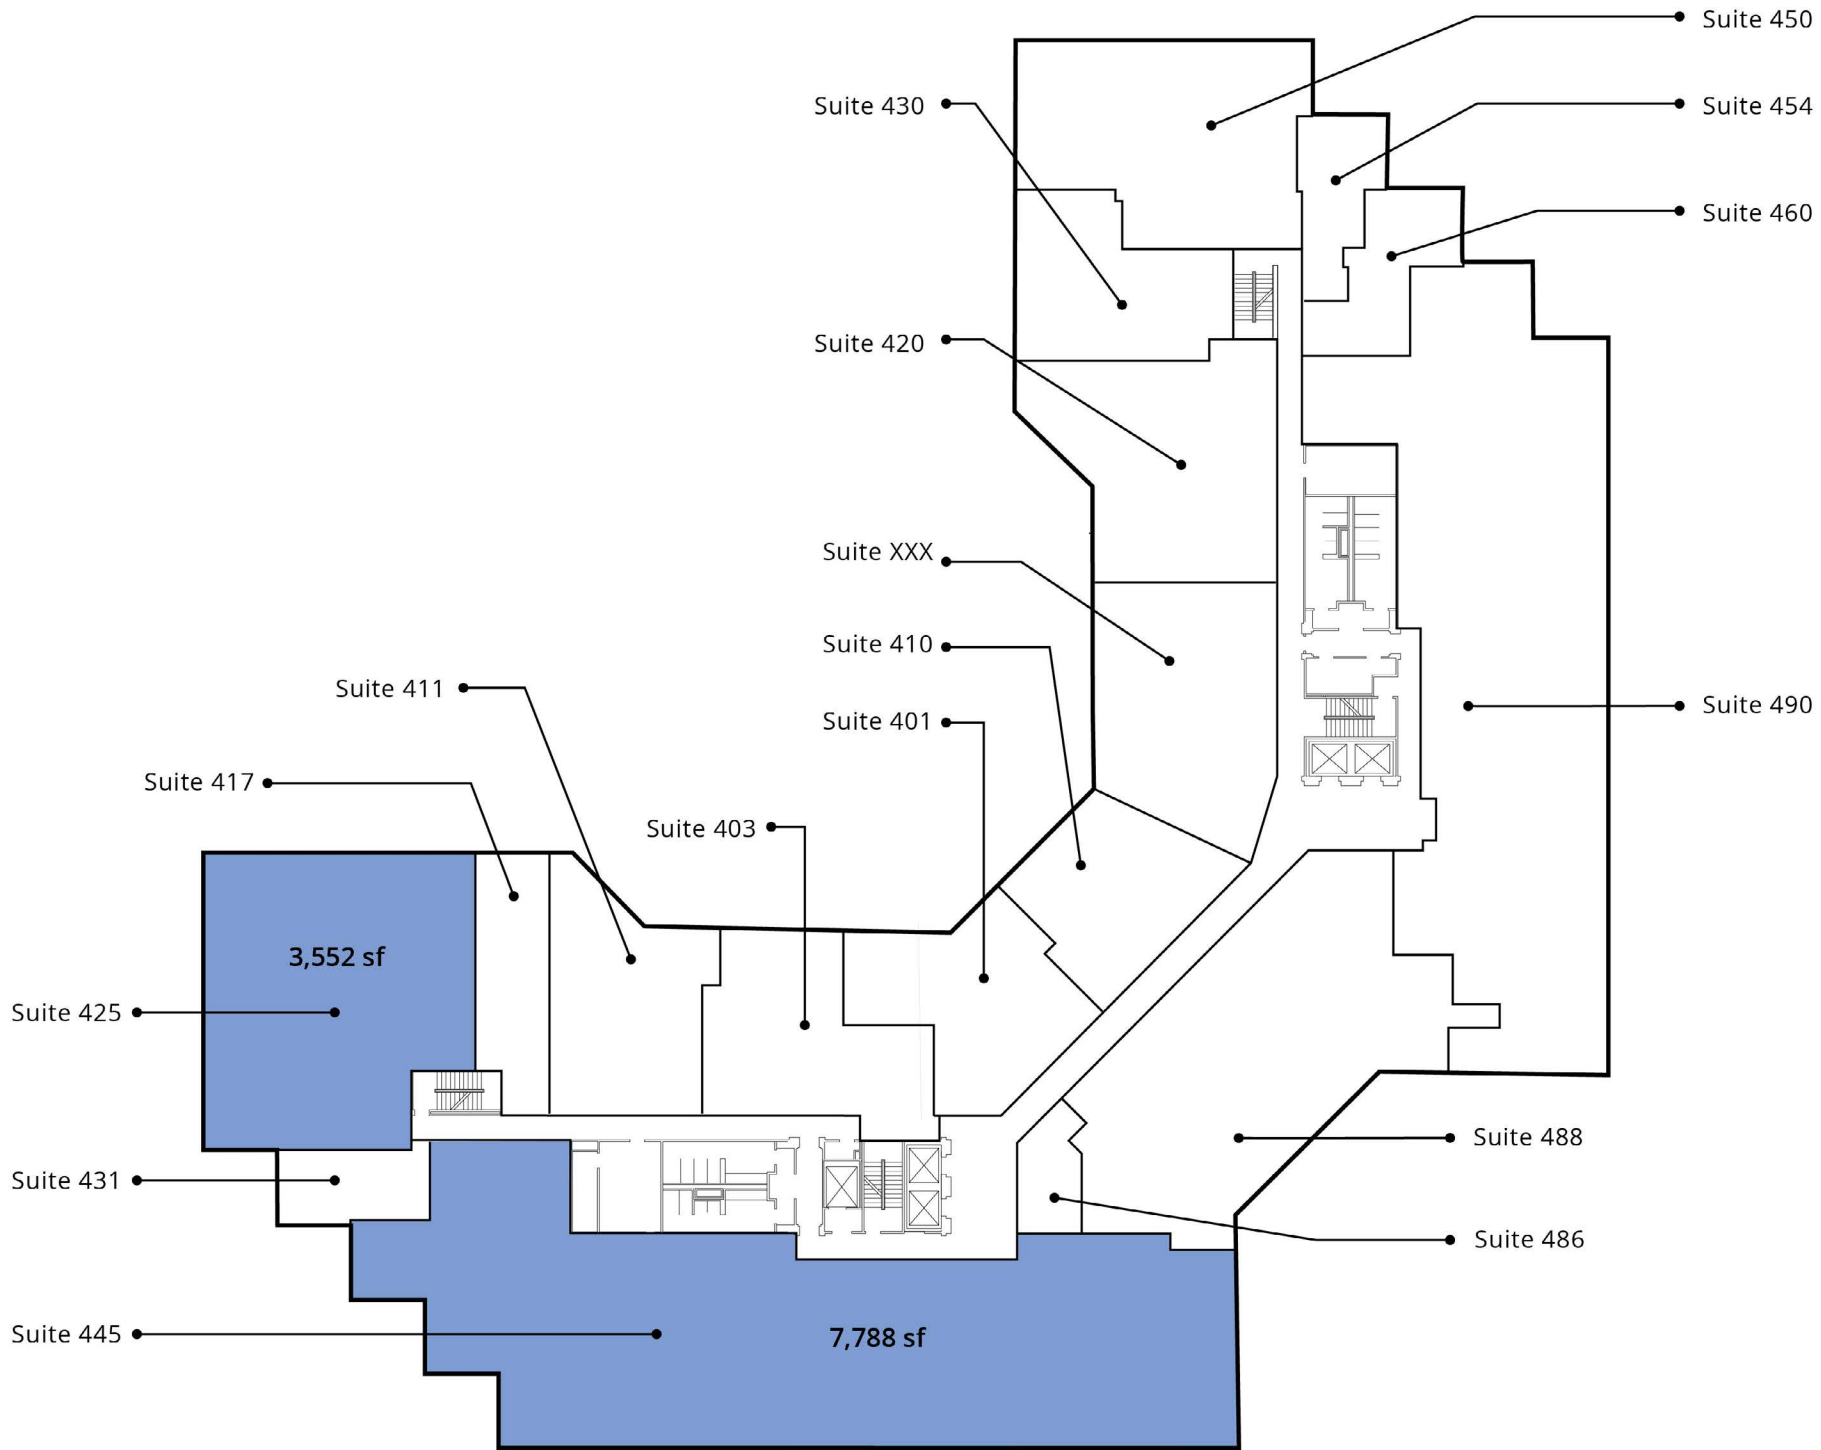

Summary

Lease Rate:	\$24.95/sf, Full Service
Available:	1,000 - 13,567 sf
Building Size:	183,164 sf

Location

- Adjacent to The Sheraton Hotel
- 0.25 miles to Wegmans
- 3 miles to UNC at Chapel Hill
- 18 miles to Raleigh-Durham International Airport

First floor plan

Second floor plan

Third floor plan

Fourth floor plan

Fifth floor plan

**AVISON
YOUNG**

Amenities

Demographics