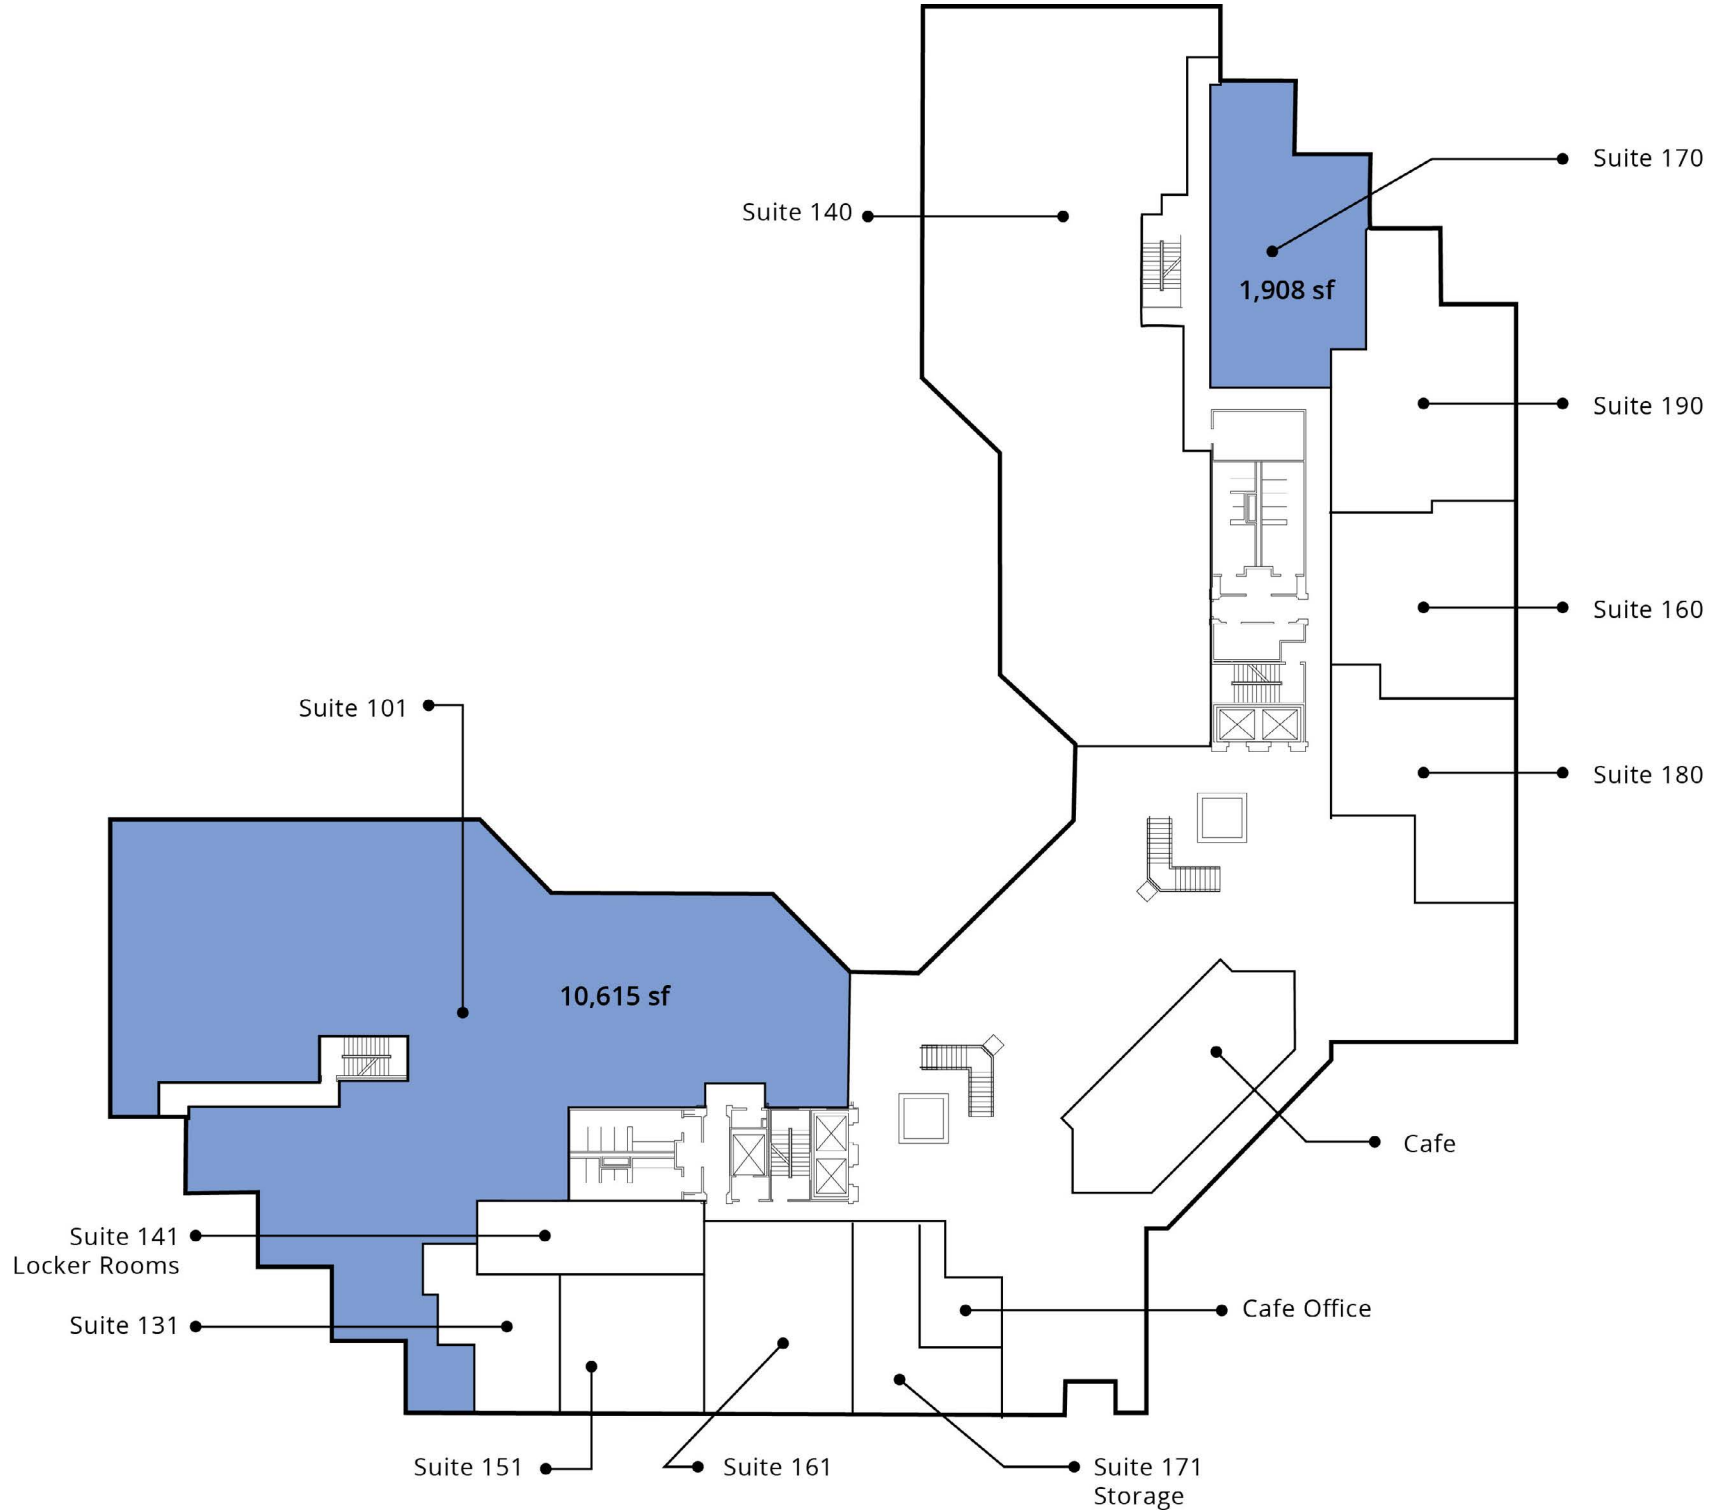

Summary

Lease Rate:	\$24.95/sf, Full Service
Available:	1,000 - 13,567 sf
Building Size:	183,164 sf

Location

- Adjacent to The Sheraton Hotel
- 0.25 miles to Wegmans
- 3 miles to UNC at Chapel Hill
- 18 miles to Raleigh-Durham International Airport

First floor plan

Second floor plan

Third floor plan

Fourth floor plan

Fifth floor plan

**AVISON
YOUNG**

Amenities

Demographics