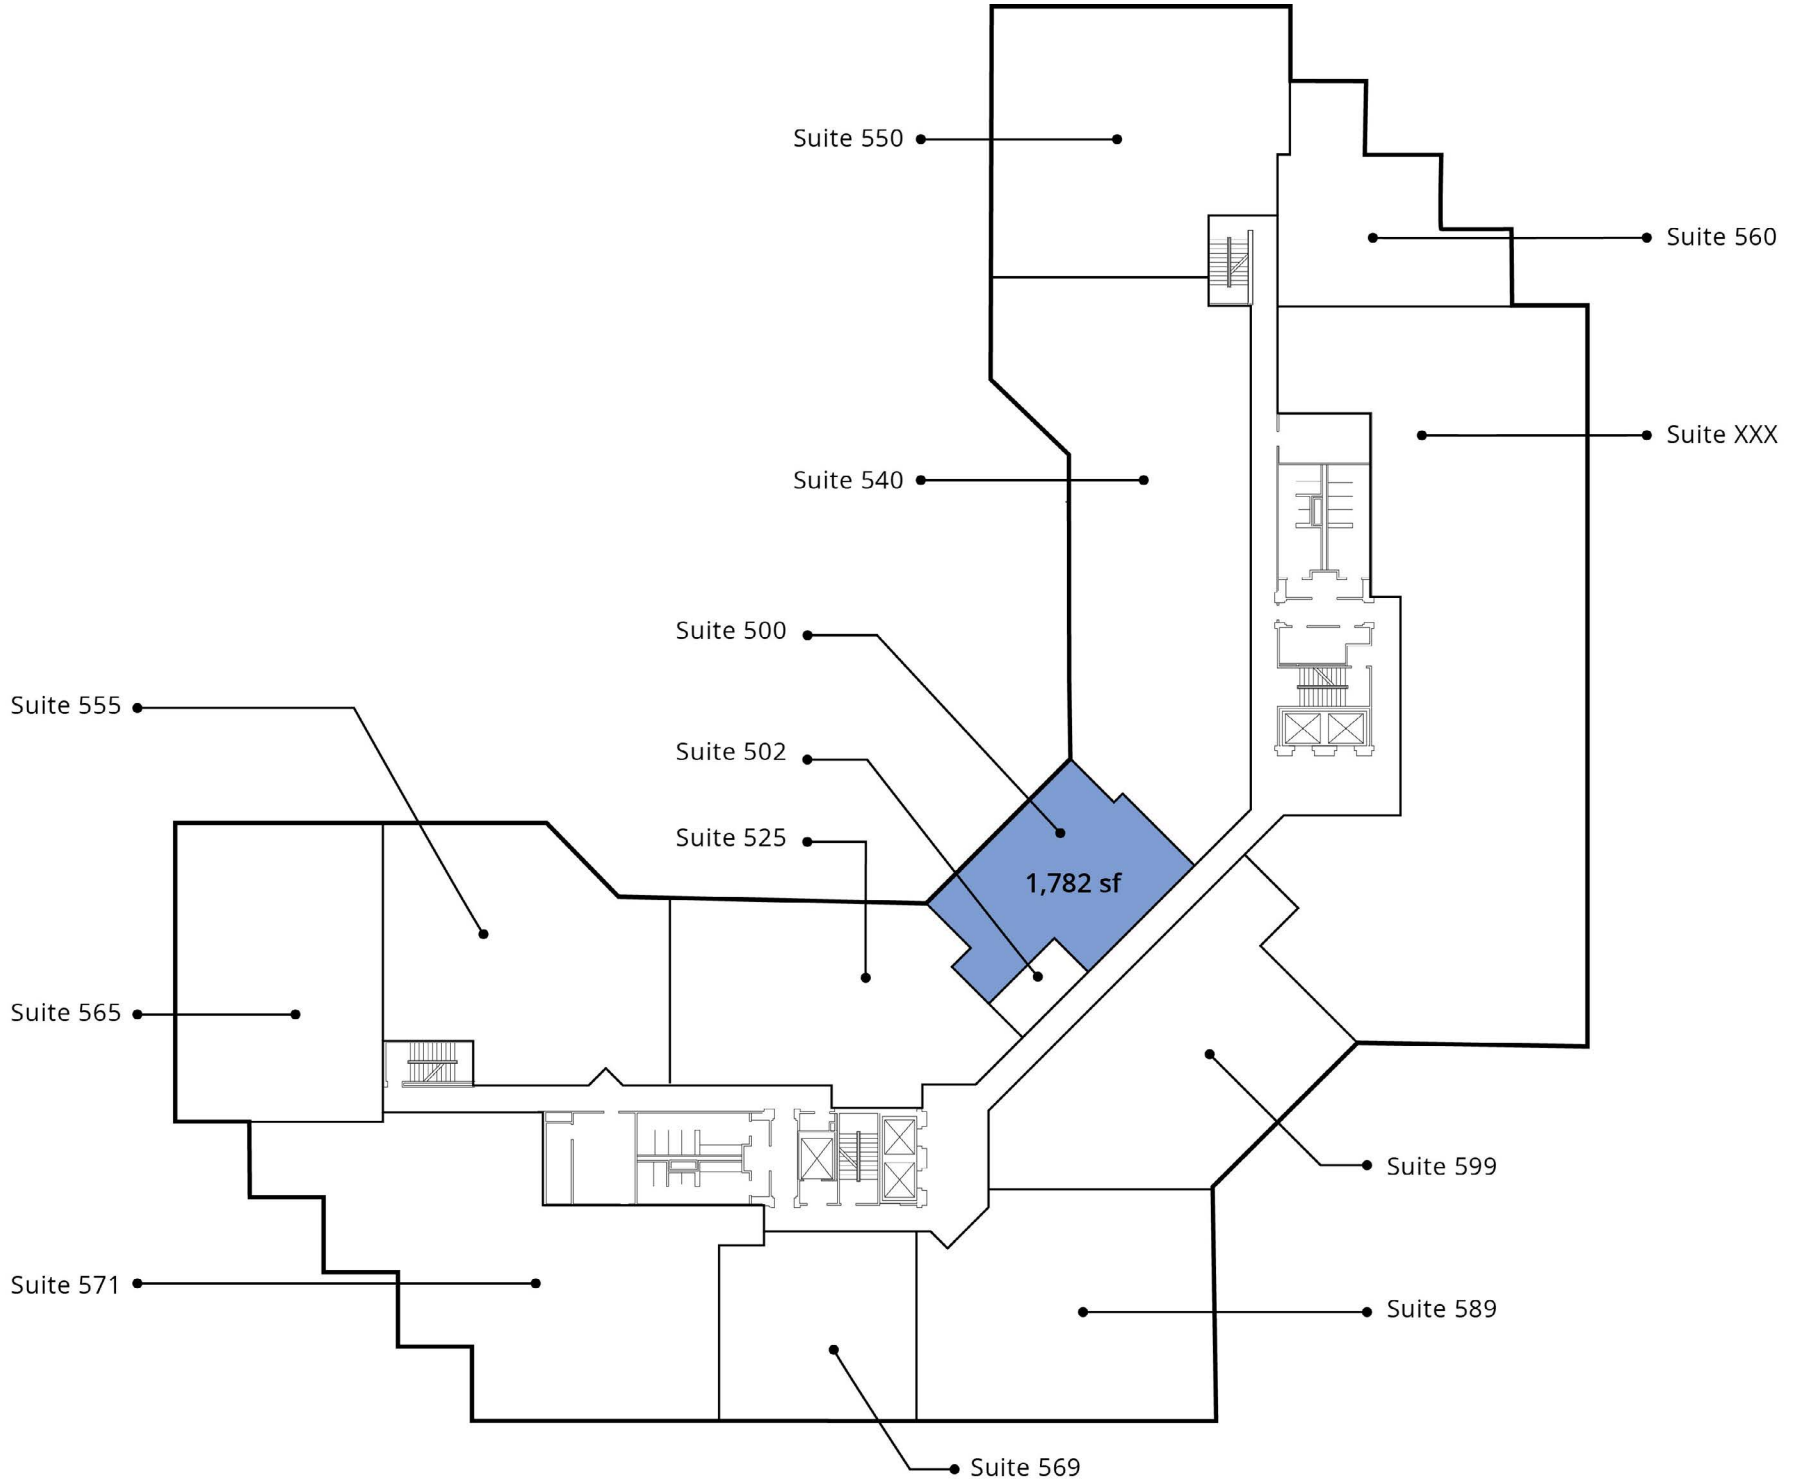

Summary

Lease Rate:	\$24.95/sf, Full Service
Available:	1,000 - 13,567 sf
Building Size:	183,164 sf

Location

- Adjacent to The Sheraton Hotel
- 0.25 miles to Wegmans
- 3 miles to UNC at Chapel Hill
- 18 miles to Raleigh-Durham International Airport

First floor plan

Second floor plan

Third floor plan

Fourth floor plan

Fifth floor plan

**AVISON
YOUNG**

Amenities

Demographics