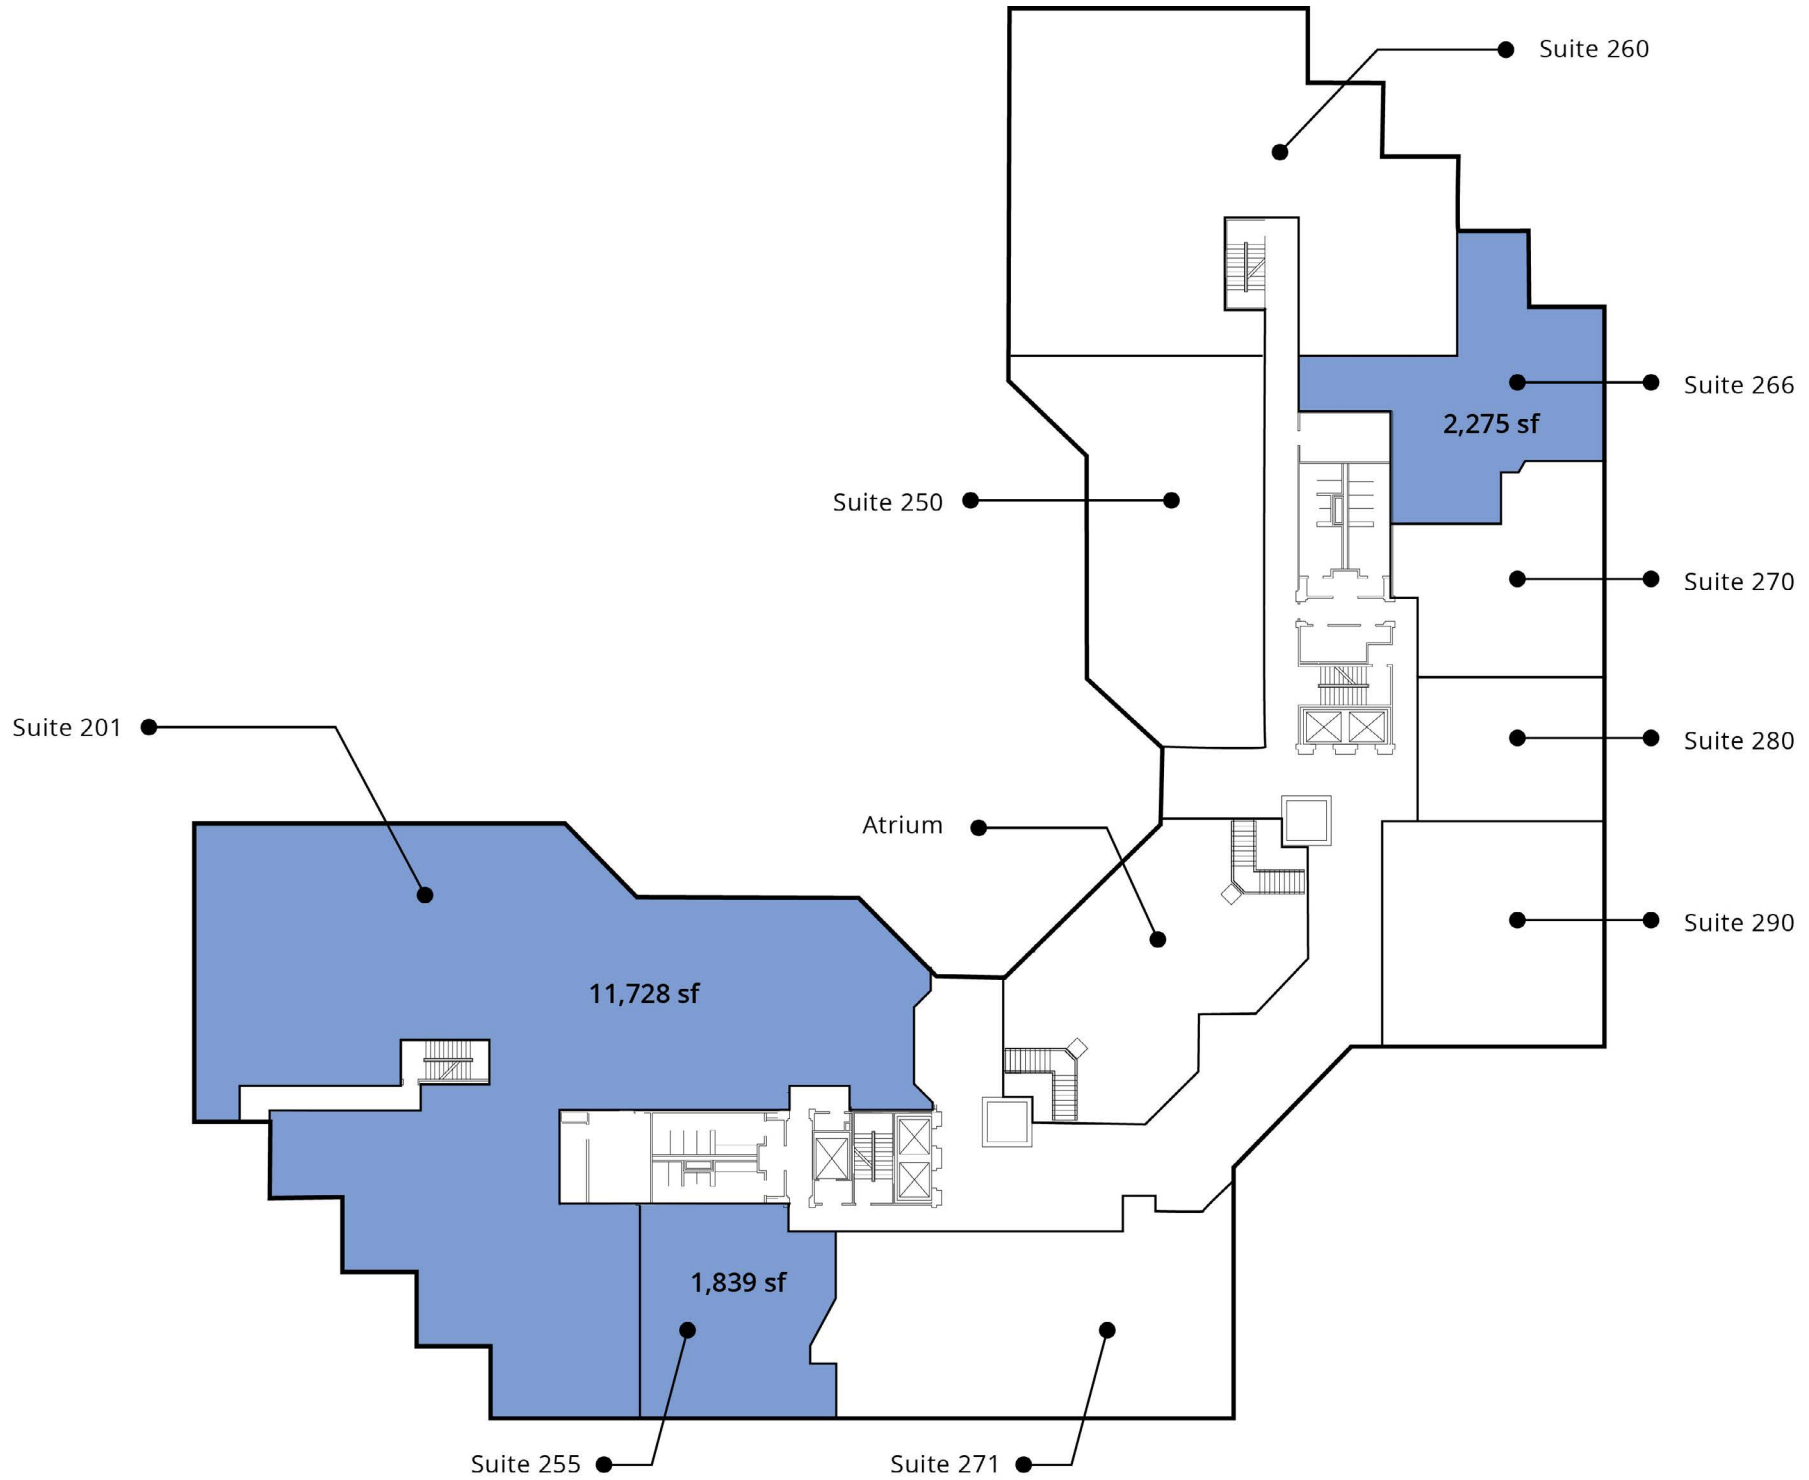

Summary

Lease Rate:	\$24.95/sf, Full Service
Available:	1,000 - 13,567 sf
Building Size:	183,164 sf

Location

- Adjacent to The Sheraton Hotel
- 0.25 miles to Wegmans
- 3 miles to UNC at Chapel Hill
- 18 miles to Raleigh-Durham International Airport

First floor plan

Second floor plan

Third floor plan

Fourth floor plan

Fifth floor plan

**AVISON
YOUNG**

Amenities

Demographics