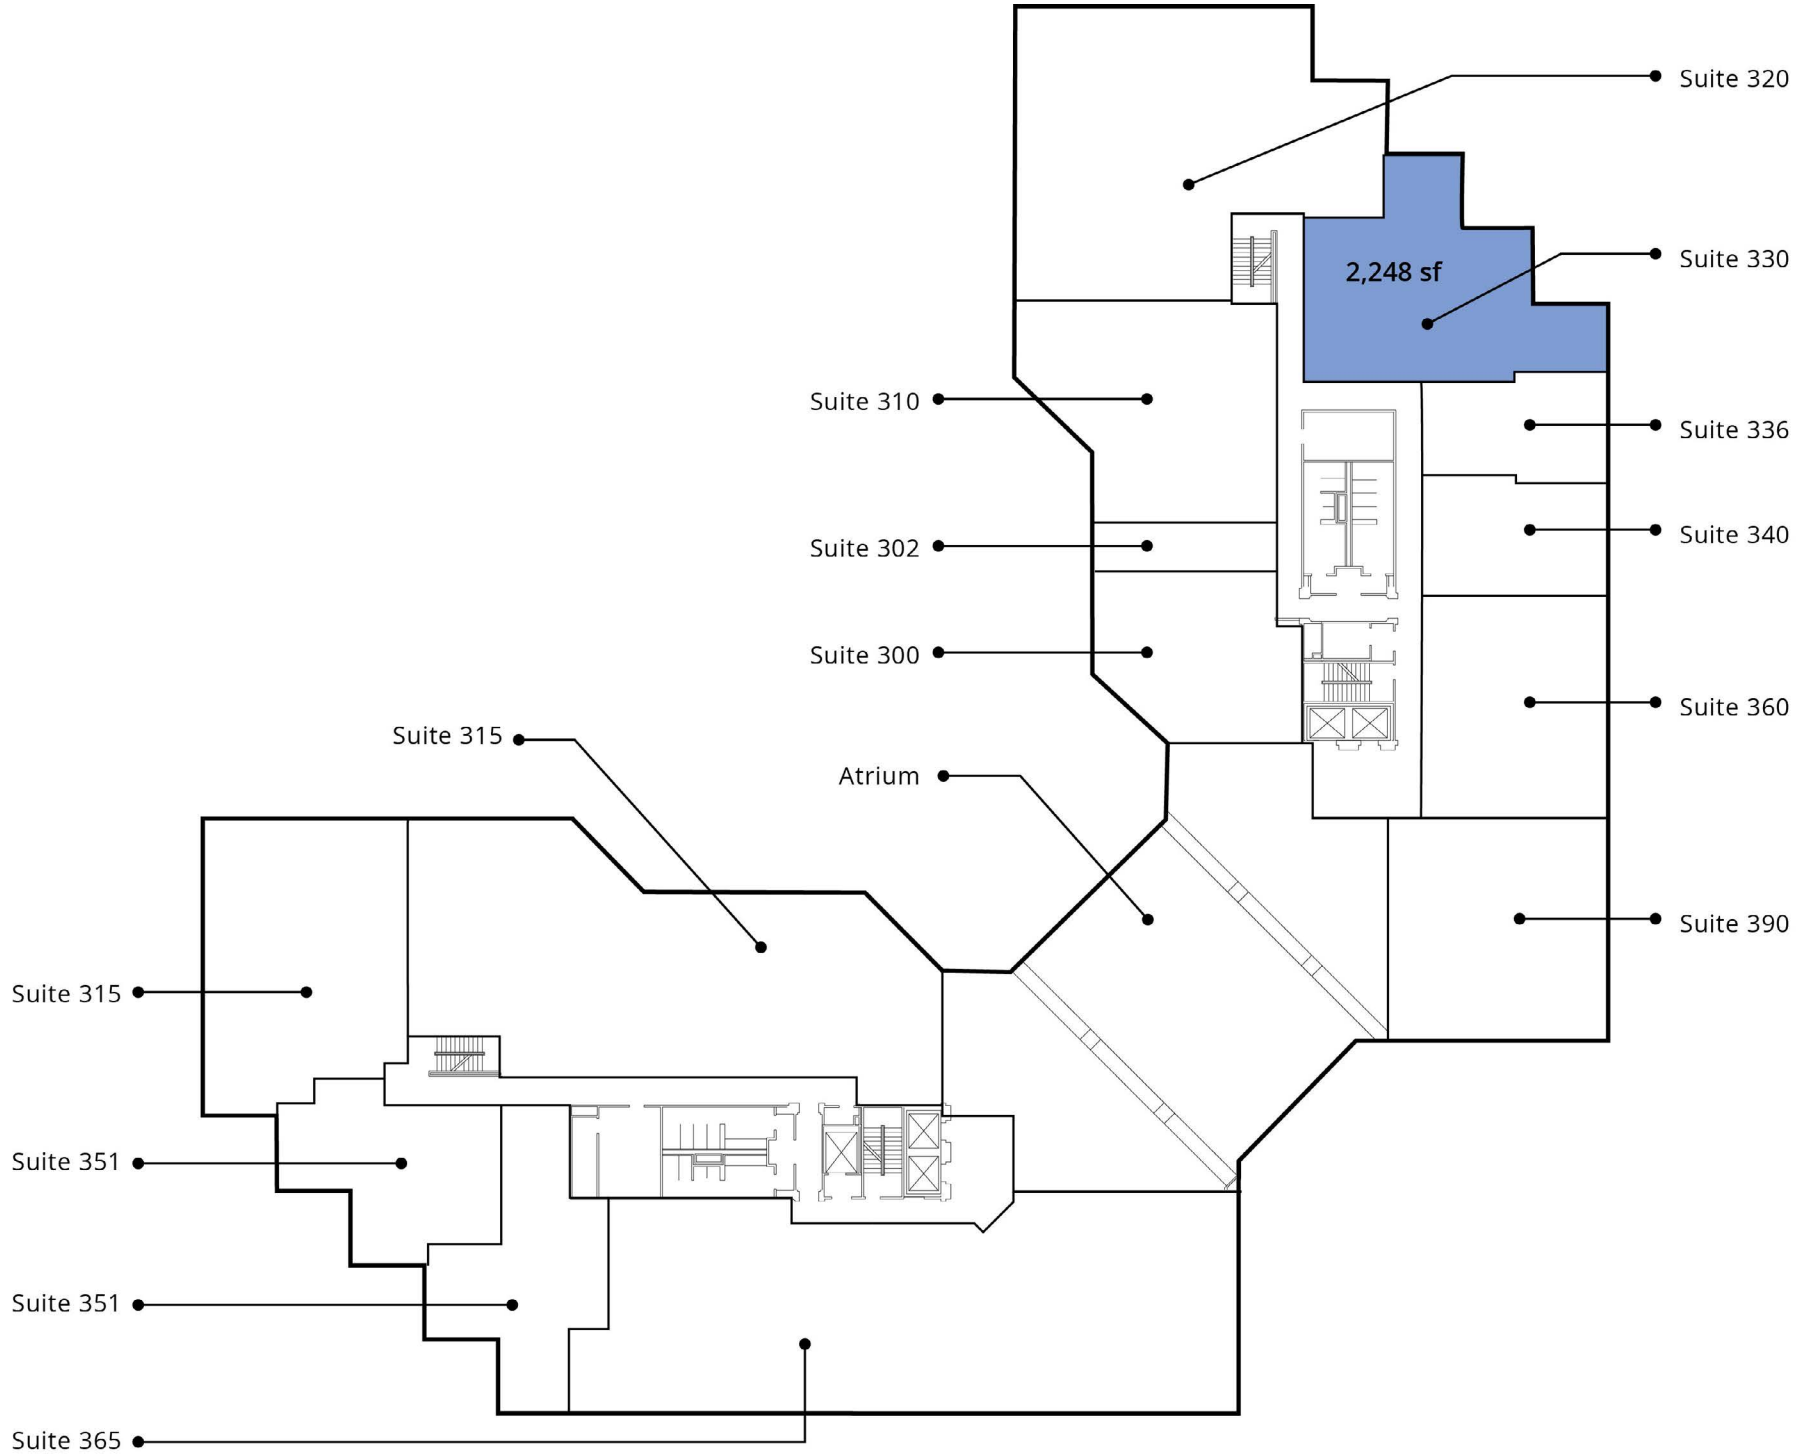

Summary

Lease Rate:	\$24.95/sf, Full Service
Available:	1,000 - 13,567 sf
Building Size:	183,164 sf

Location

- Adjacent to The Sheraton Hotel
- 0.25 miles to Wegmans
- 3 miles to UNC at Chapel Hill
- 18 miles to Raleigh-Durham International Airport

First floor plan

Second floor plan

Third floor plan

Fourth floor plan

Fifth floor plan

**AVISON
YOUNG**

Amenities

Demographics